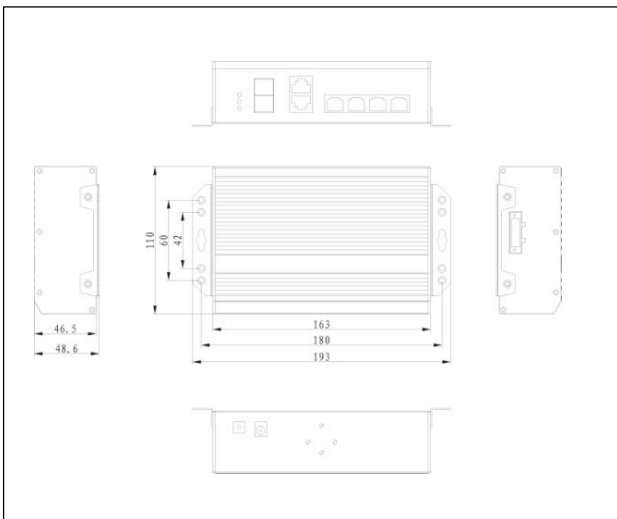

UTP7204GE-HPOE

- Standard: IEEE802.3 ,IEEE802.3u ,IEEE802.3ab,IEEE802.3z,IEEE802.3 af/at;
- Provide 2 optical and 2 Ethernet uplink ports, wherein 1 optical port and 1 Ethernet port are Combo ports;
- Provide 4x10/100/1000 Mbps adaptive downlink ports, 1~4 ports of PoE switch support IEEE802.3af/at;
- Support port(Auto MDI/MDIX)function ;
- Standard DC port and green terminal port, support power adapter with different connectors and power;
- Redundant power design, support power hot backup;
- Fanless wavy metal shell with heat dissipation design ;
- Fast installation and easy operation, convenient for wall, din rail and desktop installation.

Introduction

4 ports Gigabit Ethernet PoE/HPOE switch is an unmanaged PoE Ethernet switch, which provides 2 optical, 2 Ethernet uplink ports and 4 Gigabit PoE downlink Ethernet ports, wherein 1 optical and 1 Ethernet ports are Combo ports. The product supports PoE+/PoE++ high power network Dome, which could be widely used in security network video surveillance, network engineering and other occasions.

Application

Physical Features

Interface drawing

Specification

Model	UTP7204GE-HPOE
Downstream Ports	4* 10/100/1000Base-T
Uplink Ports	2*1000Base-X SFP Port and 2*10/100/1000Base-T
Network Standard	IEEE802.3、IEEE802.3u、IEEE802.3ab、IEEE802.3z、IEEE802.3 X
Switch Capacity	17.5Gbps
Throughput	10.4Mpps
Switch Processing Scheme	Store and Forward
Memory Buffer	1Mbit
MAC Table	8K
PoE Standard	802.3af/at
PoE Type	End-span
Power Pin Assignment	1/2(+), 3/6(-)
PoE Power Output	48~57V DC , 60 watts max
PoE Budget	120 watts max
Lightning protection	6KV Execute : IEC61000-4-5
ESD	6KV Contact discharge 8KV Air discharge Execute : IEC61000-4-2
Power Supply	DC 48~57V
Power Dissipation	<6W
Work temperature	-40°C~75°C
Storage temperature	-40°C~85°C
Humidity(Non-condensin)	0%-95%
Dimension (L×W×H)	163mm×110mm×46mm
Material	Aluminum
Weight	530g
MTBF	200000 Hour
Ingress protection rating	IP40
Regulator	CE、FCC、ROHS