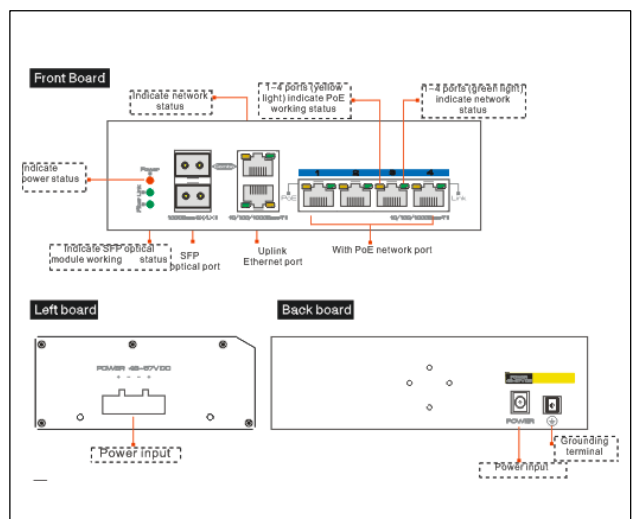

UTP7204GE-HPOE

- Standard: IEEE802.3 ,IEEE802.3u ,IEEE802.3ab,IEEE802.3z,IEEE802.3 af/at;
- Provide 2 optical and 2 Ethernet uplink ports, wherein 1 optical port and 1 Ethernet port are Combo ports;
- Provide 4x10/100/1000 Mbps adaptive downlink ports, 1~4 ports of PoE switch support IEEE802.3af/at;
- Support port(Auto MDI/MDIX)function ;
- Standard DC port and green terminal port, support power adapter with different connectors and power;
- Redundant power design, support power hot backup;
- Fanless wavy metal shell with heat dissipation design ;
- Fast installation and easy operation, convenient for wall, din rail and desktop installation.

Introduction

4 ports Gigabit Ethernet PoE/HPOE switch is an unmanaged PoE Ethernet switch, which provides 2 optical, 2 Ethernet uplink ports and 4 Gigabit PoE downlink Ethernet ports, wherein 1 optical and 1 Ethernet ports are Combo ports. The product supports PoE+/PoE++ high power network Dome, which could be widely used in security network video surveillance, network engineering and other occasions.

Application

Physical Features

Interface drawing

Specification

Model	UTP7204GE-HPOE
Downstream Ports	4* 10/100/1000Base-T
Uplink Ports	2*1000Base-X SFP Port and 2*10/100/1000Base-T
Network Standard	IEEE802.3、IEEE802.3u、IEEE802.3ab、IEEE802.3z、IEEE802.3 X
Switch Capacity	17.5Gbps
Throughput	10.4Mpps
Switch Processing Scheme	Store and Forward
Memory Buffer	1Mbit
MAC Table	8K
PoE Standard	802.3af/at
PoE Type	End-span
Power Pin Assignment	1/2(+), 3/6(-)
PoE Power Output	48~57V DC , 60 watts max
PoE Budget	120 watts max
Lightning protection	6KV Execute : IEC61000-4-5
ESD	6KV Contact discharge 8KV Air discharge Execute : IEC61000-4-2
Power Supply	DC 48~57V
Power Dissipation	<6W
Work temperature	-40°C~75°C
Storage temperature	-40°C~85°C
Humidity(Non-condensin)	0%-95%
Dimension (L×W×H)	163mm×110mm×46mm
Material	Aluminum
Weight	530g
MTBF	200000 Hour
Ingress protection rating	IP40
Regulator	CE、FCC、ROHS