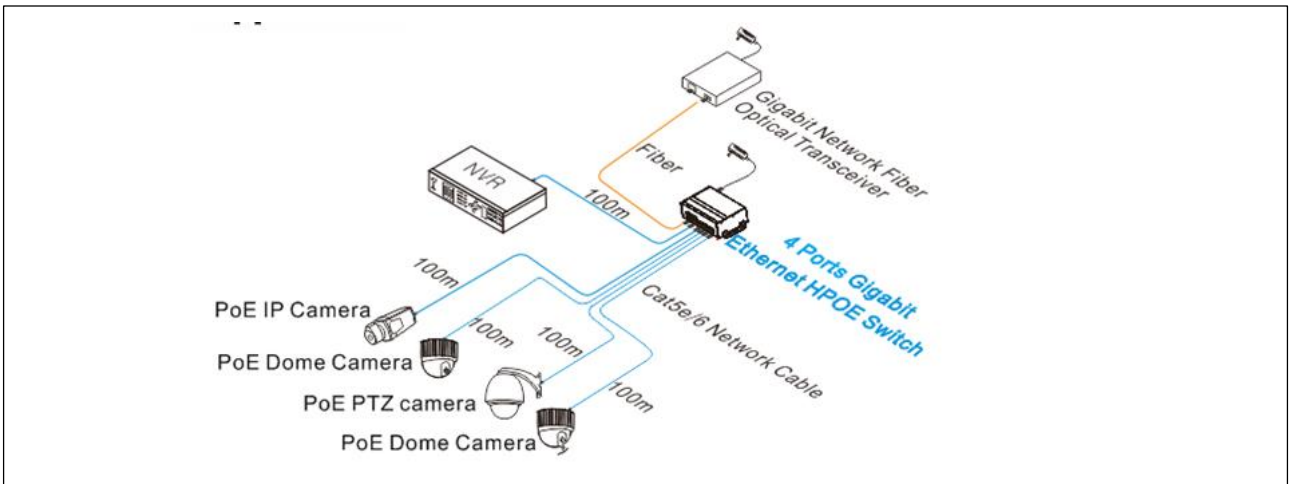

UTP7204GE-HPOE

- Standard: IEEE802.3 ,IEEE802.3u ,IEEE802.3ab,IEEE802.3z,IEEE802.3 af/at;
- Provide 2 optical and 2 Ethernet uplink ports, wherein 1 optical port and 1 Ethernet port are Combo ports;
- Provide 4x10/100/1000 Mbps adaptive downlink ports, 1~4 ports of PoE switch support IEEE802.3af/at;
- Support port(Auto MDI/MDIX)function ;
- Standard DC port and green terminal port, support power adapter with different connectors and power;
- Redundant power design, support power hot backup;
- Fanless wavy metal shell with heat dissipation design ;
- Fast installation and easy operation, convenient for wall, din rail and desktop installation.

Introduction

4 ports Gigabit Ethernet PoE/HPOE switch is an unmanaged PoE Ethernet switch, which provides 2 optical, 2 Ethernet uplink ports and 4 Gigabit PoE downlink Ethernet ports, wherein 1 optical and 1 Ethernet ports are Combo ports. The product supports PoE+/PoE++ high power network Dome, which could be widely used in security network video surveillance, network engineering and other occasions.

Application

Physical Features

Interface drawing

Specification

Model	UTP7204GE-HPOE
Downstream Ports	4* 10/100/1000Base-T
Uplink Ports	2*1000Base-X SFP Port and 2*10/100/1000Base-T
Network Standard	IEEE802.3、IEEE802.3u、IEEE802.3ab、IEEE802.3z、IEEE802.3 X
Switch Capacity	17.5Gbps
Throughput	10.4Mpps
Switch Processing Scheme	Store and Forward
Memory Buffer	1Mbit
MAC Table	8K
PoE Standard	802.3af/at
PoE Type	End-span
Power Pin Assignment	1/2(+), 3/6(-)
PoE Power Output	48~57V DC , 60 watts max
PoE Budget	120 watts max
Lightning protection	6KV Execute : IEC61000-4-5
ESD	6KV Contact discharge 8KV Air discharge Execute : IEC61000-4-2
Power Supply	DC 48~57V
Power Dissipation	<6W
Work temperature	-40°C~75°C
Storage temperature	-40°C~85°C
Humidity(Non-condensin)	0%-95%
Dimension (L×W×H)	163mm×110mm×46mm
Material	Aluminum
Weight	530g
MTBF	200000 Hour
Ingress protection rating	IP40
Regulator	CE、FCC、ROHS